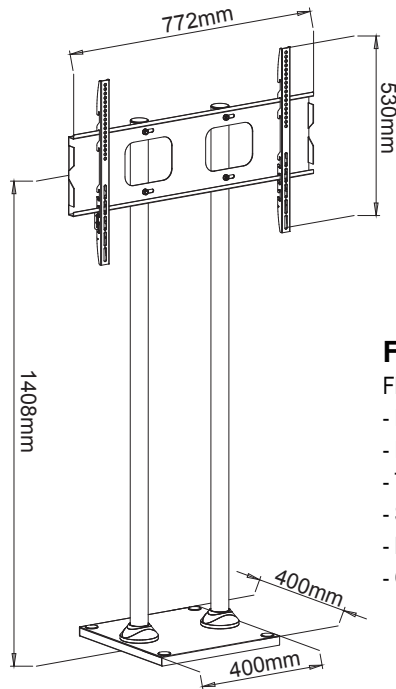

FS411

FEATURES:

- Fits TV's from 30" to 65" with weight capacity 60kg(132 lbs).
- Fits TV's with a VESA pattern between 100x100mm to 600x400mm.
- TV mount can be tilted 15 degree up and 15 degree down.
- Integrated wire management system to conceal the wires.
- The height of TV can be adjusted freely along the pipes.
- Equipped with four heavy duty casters that will transport your TV quickly.
- Comes with a sturdy media shelf to hold your laptop, DVD or gaming system.

FS400BD

FS400BD

FEATURES:

- Fits TV's from 30" to 65" with weight capacity 60kg(132 lbs).
- Fits TV's with a VESA pattern between 100x100mm to 600x400mm.
- The height of TV can be adjusted freely along the pipes.
- Stand with permanent fixing bolt holes allow it to be secured to the ground.
- Premium quality and elegant looking: two attractive 2" large chrome poles.
- Optional media shelf is available to hold your laptop, DVD or gaming system.

MODEL NO.	HEIGHT	TV SIZE	CAPACITY	VESA	WITH SHELF	WIRE MANAGEMENT	HEIGHT ADJUSTMENT
FS411	1484 mm	30" - 65"	60 kg (132 lbs)	600 x 400	YES	YES	YES
FS400BD	1408 mm	30" - 65"	60 kg (132 lbs)	600 x 400	OPTIONAL	YES	YES
MODEL NO.	CARTON SIZE(W x H x D)			CARTON WEIGHT		20FT QTY	
FS411	75.0 x 34.0 x 17.0 cm			16.0 kg		650 pcs	
FS400BD	80.0 x 10.5 x 43.0 cm			8.6 kg		590 pcs	
	152.0 x 11.5 x 6.5 cm			6.0 kg			