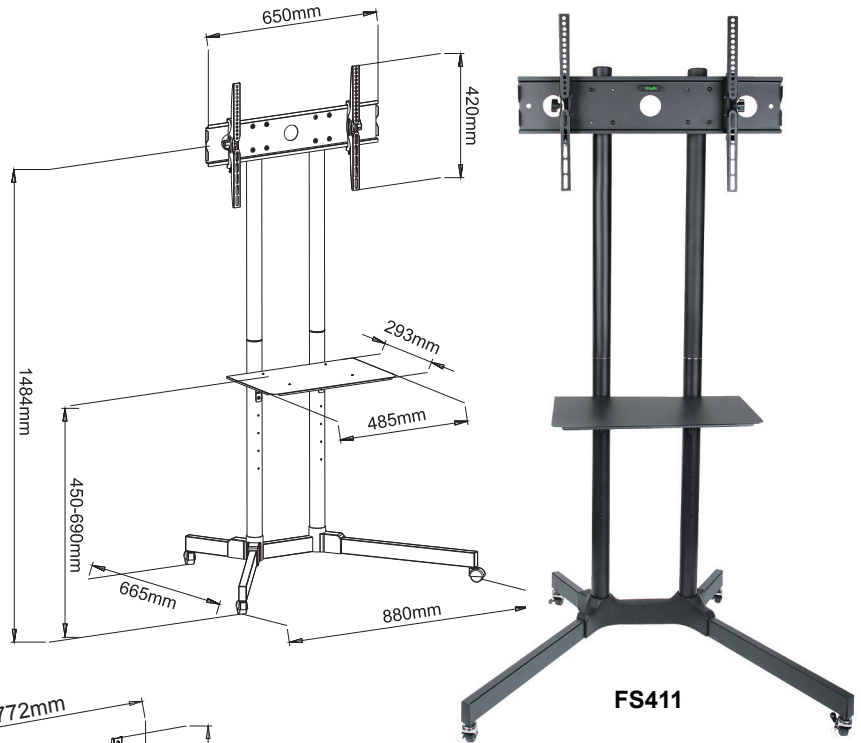

FS411

FEATURES:

- Fits TV's from 30" to 65" with weight capacity 60kg(132 lbs).
- Fits TV's with a VESA pattern between 100x100mm to 600x400mm.
- TV mount can be tilted 15 degree up and 15 degree down.
- Integrated wire management system to conceal the wires.
- The height of TV can be adjusted freely along the pipes.
- Equipped with four heavy duty casters that will transport your TV quickly.
- Comes with a sturdy media shelf to hold your laptop, DVD or gaming system.

FS400BD

FS400BD

FEATURES:

- Fits TV's from 30" to 65" with weight capacity 60kg(132 lbs).
- Fits TV's with a VESA pattern between 100x100mm to 600x400mm.
- The height of TV can be adjusted freely along the pipes.
- Stand with permanent fixing bolt holes allow it to be secured to the ground.
- Premium quality and elegant looking: two attractive 2" large chrome poles.
- Optional media shelf is available to hold your laptop, DVD or gaming system.

MODEL NO.	HEIGHT	TV SIZE	CAPACITY	VESA	WITH SHELF	WIRE MANAGEMENT	HEIGHT ADJUSTMENT
FS411	1484 mm	30" - 65"	60 kg (132 lbs)	600 x 400	YES	YES	YES
FS400BD	1408 mm	30" - 65"	60 kg (132 lbs)	600 x 400	OPTIONAL	YES	YES
MODEL NO.	CARTON SIZE(W x H x D)			CARTON WEIGHT		20FT QTY	
FS411	75.0 x 34.0 x 17.0 cm			16.0 kg		650 pcs	
FS400BD	80.0 x 10.5 x 43.0 cm			8.6 kg		590 pcs	
	152.0 x 11.5 x 6.5 cm			6.0 kg			