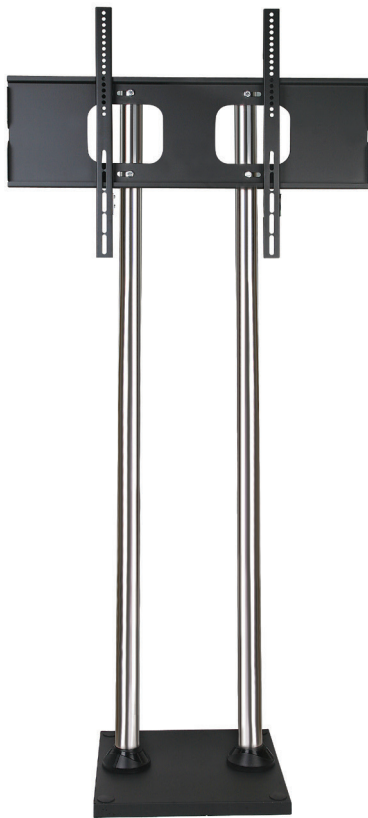

FS411

FEATURES:

- Fits TV's from 30" to 65" with weight capacity 60kg(132 lbs).
- Fits TV's with a VESA pattern between 100x100mm to 600x400mm.
- TV mount can be tilted 15 degree up and 15 degree down.
- Integrated wire management system to conceal the wires.
- The height of TV can be adjusted freely along the pipes.
- Equipped with four heavy duty casters that will transport your TV quickly.
- Comes with a sturdy media shelf to hold your laptop, DVD or gaming system.

FS400BD

FS400BD

FEATURES:

- Fits TV's from 30" to 65" with weight capacity 60kg(132 lbs).
- Fits TV's with a VESA pattern between 100x100mm to 600x400mm.
- The height of TV can be adjusted freely along the pipes.
- Stand with permanent fixing bolt holes allow it to be secured to the ground.
- Premium quality and elegant looking: two attractive 2" large chrome poles.
- Optional media shelf is available to hold your laptop, DVD or gaming system.

MODEL NO.	HEIGHT	TV SIZE	CAPACITY	VESA	WITH SHELF	WIRE MANAGEMENT	HEIGHT ADJUSTMENT
FS411	1484 mm	30" - 65"	60 kg (132 lbs)	600 x 400	YES	YES	YES
FS400BD	1408 mm	30" - 65"	60 kg (132 lbs)	600 x 400	OPTIONAL	YES	YES
MODEL NO.	CARTON SIZE(W x H x D)			CARTON WEIGHT		20FT QTY	
FS411	75.0 x 34.0 x 17.0 cm			16.0 kg		650 pcs	
FS400BD	80.0 x 10.5 x 43.0 cm			8.6 kg		590 pcs	
	152.0 x 11.5 x 6.5 cm			6.0 kg			